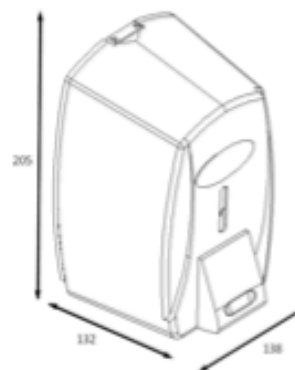

SOL

DATA SHEET

PRODUCT															
Dispensers															
REFERENCE															
DJ212ABW0															
DESCRIPTION															
<p>Veleta line. Soap dispenser. ABS White. Rigid deposit.</p>															
FEATURES															
ARTICLE								INDIVIDUAL BOX							
MEASURES (mm)						WEIGHT (Kg)		MEASURES (mm)						WEIGHT (Kg)	
Height	Width	Depth				Height	Width	Depth							
205	138	132				214	149	105							
PACKING															
MEASURES (mm)						UNITS		WEIGHT (Kg)							
Height	Width	Depth				48									
670	332	340													
PREVIOUS CODE				MATERIALS				FINISHED							
DJ212ABW0				ABS				White							

- * Soap dispenser.
- * Made of ABS.
- * White finished.
- * Container full indicated.
- * Rigid deposit.
- * Safety lock.
- * Suitable for public bathrooms.

MAINTENANCE AND CLEANING

It is recommended to use a cotton cloth slightly dampened with soap solution. Always rinse with warm water. Then dry.